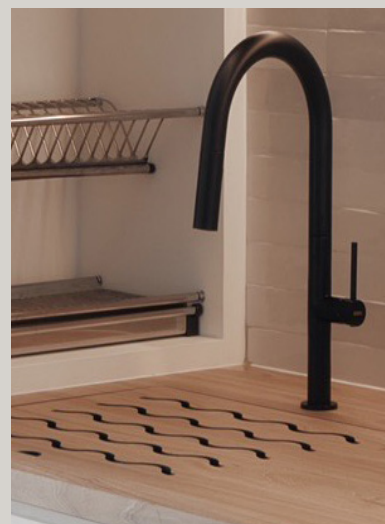

Making Extra Work Room Right Above the Kitchen Sink

Level up your kitchen space with KompacPlay Sink Cover – a customisable application from our KompacPlay collection that seamlessly extends from the countertop to make extra work space directly over the sink.

*Terms and conditions apply. See page 10 for more details.

Recommendations

Best Recommended for Undermount Sink Applications

For best aesthetic appeal, KompacPlay Sink Cover is best recommended for undermount sink applications where the sink rims are hidden from view.